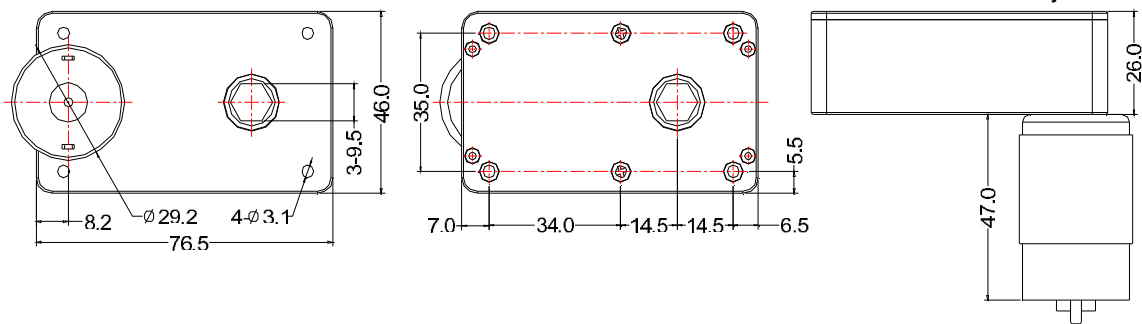

E-mail電子郵件: enquiry@vigorprecision.com.hk Web Site網址: <http://www.vigorprecision.com.hk>

BO26C (gearbox)

OUTPUT: 1W~45W (APPROX)

WEIGHT: 162g

Typical applications: Commercial Product

Massager / Vibrator

Automatic Vending Machine

Power Tools

Office Automation Equipments

Household Appliances

| Model | Gear ratio | Voltage (V) | No Load | | Max Efficiency (%) | | | Max Output (W) | | | Stall | |
|-----------------|------------|-------------|-------------|-------------|--------------------|-------------|-----------------|----------------|-------------|-----------------|-----------------|-------------|
| | | | Speed (rpm) | Current (A) | Speed (rpm) | Current (A) | Torque (kgf.cm) | Speed (rpm) | Current (A) | Torque (kgf.cm) | Torque (kgf.cm) | Current (A) |
| BO26-81C-18205 | 81 | 12.0 | 60 | 0.13 | 50 | 0.45 | 3.50 | 30 | 1.15 | 10.60 | 21.20 | 2.19 |
| BO26-133C-18205 | 133 | 12.0 | 37 | 0.13 | 31 | 0.45 | 5.60 | 18.5 | 1.15 | 17.50 | 35.00 | 2.19 |
| BO26-292C-18205 | 292 | 12.0 | 17 | 0.13 | 14 | 0.45 | 12.20 | 8.5 | 1.15 | 38.40 | 76.80 | 2.19 |
| BO26-371C-18205 | 371 | 12.0 | 13 | 0.13 | 11 | 0.45 | 15.60 | 6.5 | 1.15 | 48.80 | 97.60 | 2.19 |