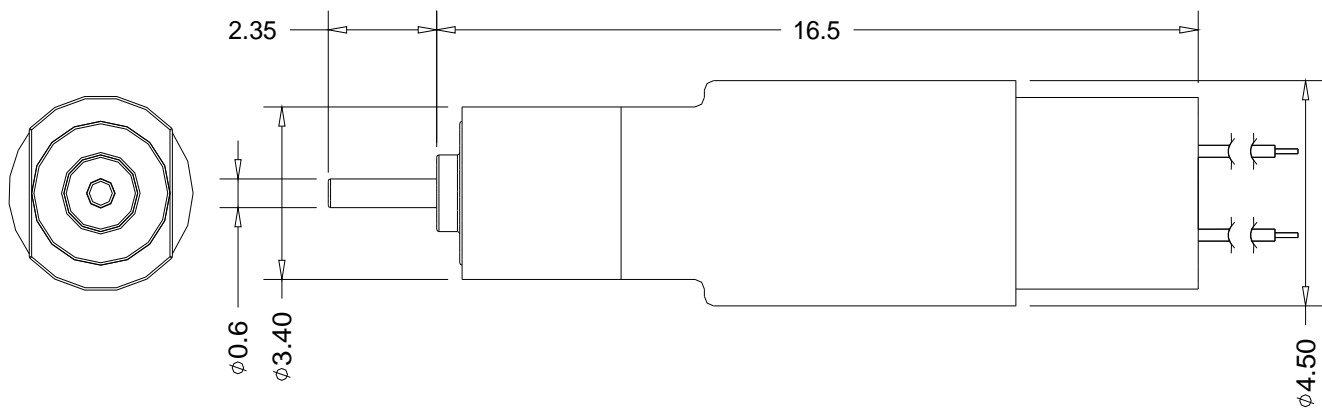

## BO-P8A (planetary gearbox)

OUTPUT : 0.01W~0.1W (APPROX)

WEIGHT : 0.5 g

Typical applications : Consumer Electronic Products  
 Personal Care Product  
 Office Automation Equipments

Toys and Models

Model	Gear ratio	Voltage (V)	No Load		Max Efficiency (%)			Max Output (W)			Stall	
			Speed (rpm)	Current (A)	Speed (rpm)	Current (A)	Torque (kgf.cm)	Speed (rpm)	Current (A)	Torque (kgf.cm)	Torque (kgf.cm)	Current (A)
BP8-120408R1N	125	2.6	380.0	0.06	275.0	0.090	0.006	190	0.100	0.009	0.018	0.13

For Reference Only

Unit:mm

BP8-120408R1N

2.6V