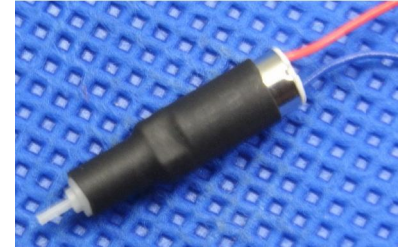

## BO-P8A (planetary gearbox)

OUTPUT : 0.01W~0.1W (APPROX)

WEIGHT : 0.5 g

Typical applications : Consumer Electronic Products  
 Personal Care Product  
 Office Automation Equipments

Toys and Models

Model	Gear ratio	Voltage (V)	No Load		Max Efficiency (%)			Max Output (W)			Stall	
			Speed (rpm)	Current (A)	Speed (rpm)	Current (A)	Torque (kgf.cm)	Speed (rpm)	Current (A)	Torque (kgf.cm)	Torque (kgf.cm)	Current (A)
BP8-120408R1N	125	2.6	380.0	0.06	275.0	0.090	0.006	190	0.100	0.009	0.018	0.13